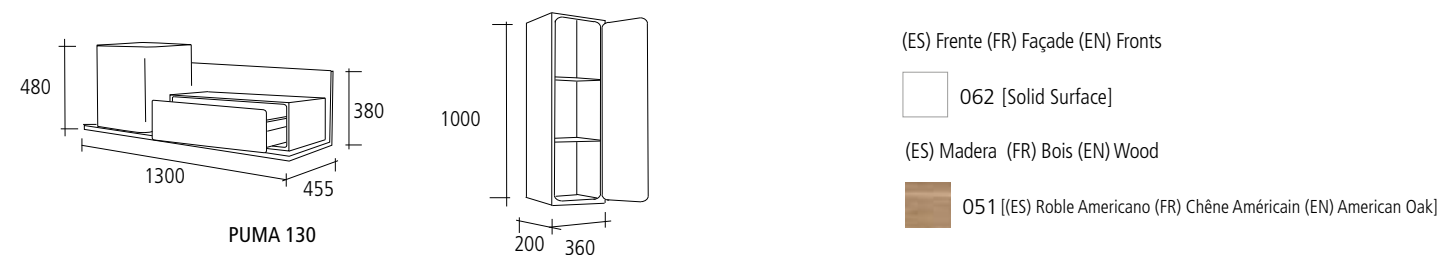

PUMA [mueble / meuble / vanity]