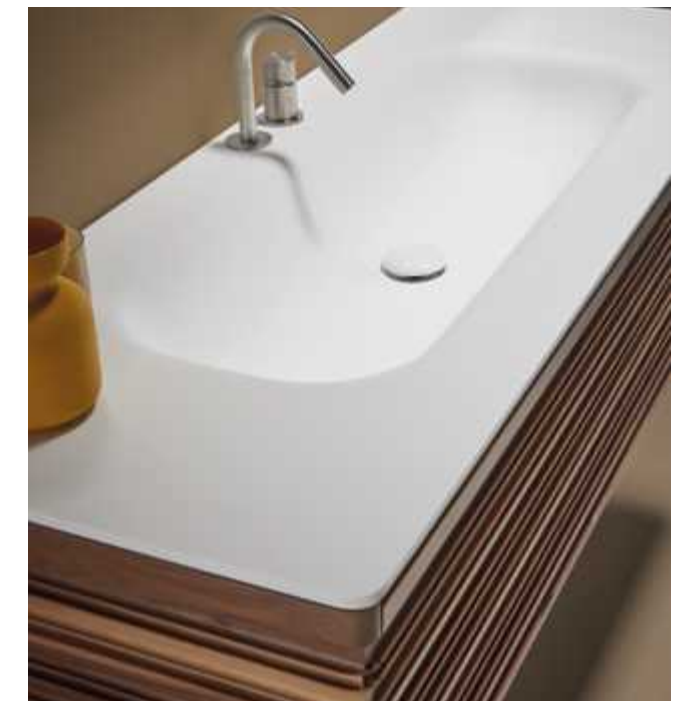

Unda 140 Walnut - *Forma Large* 140 washbasin - *Aalto* 140 Walnut mirror