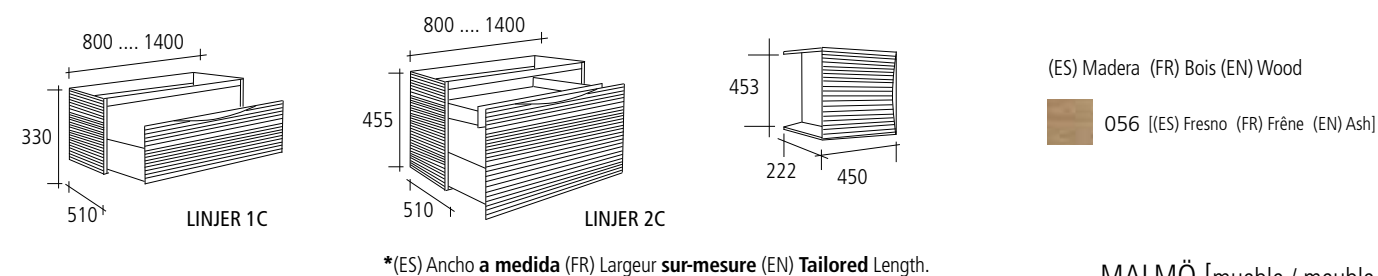

MALMÖ [mueble / meuble / vanity]