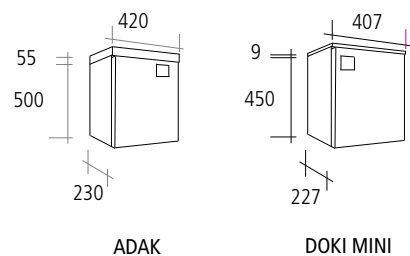

(ES) Brillo (FR) Brillant (EN) Gloss

(ES) Satinado (FR) Satiné (EN) Silk

(ES) Melaminado (FR) Mélangé (EN) Melamine

ARAN [mueble / meuble / vanity]